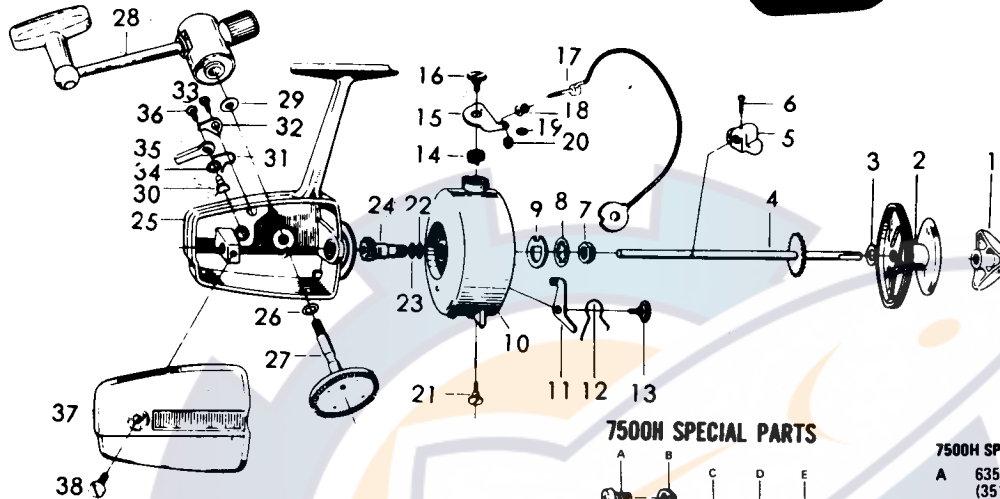

SPINNING REEL

**7500**  
**7500H**

**7500H SPECIAL PARTS**

7500H SPECIAL PARTS			Price
A	63515801 (35158)	Cushion spring retaining screw	\$.50
B	61505221 (1552)	Cushion spring	.50
C	65002131 (5021)	Pinion collar	.60
D	63407721 (3477)	Ball bearing retaining nut	.50
E	66310041 (63100)	Ball bearing	3.60