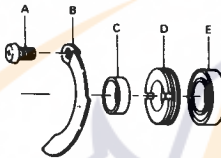

7500H SPECIAL PARTS

7500H SPECIAL PARTS			Price
A	63515801 (35158)	Cushion spring retaining screw	$.50
B	61505221 (1552)	Cushion spring	.50
C	65002131 (5021)	Pinion collar	.60
D	63407721 (3477)	Ball bearing retaining nut	.50
E	66310041 (63100)	Ball bearing	3.60

LINE CAPACITY: 270 YDS., 12 LB. TEST

Key No.	Parts No.	Parts Name	Price	Key No.	Parts No.	Parts Name	Price	Key No.	Parts No.	Parts Name	Price
1	60051802 (A00518)	Drag knob	$.90	16	63616411 (36164)	Arm lever screw	$.50	31	61409031 (1490a)	Anti-reverse claw spring	$.50
2	60007041 (A0070a)	Spool assembly	4.00	17	60029021 (A00290)	Bail	1.60	32	61101711 (1117a)	Anti-reverse claw	.50
3	63712731 (37127)	Spool washer	.50	18	62501011 (2510)	Line roller	.90	33	63512561 (35125)	Anti-reverse claw screw	.50
4	60043331 (A00433a)	Main shaft	1.20	19	61600121 (3728a)	Bail washer	.50	34	61501751 (1517b)	Anti-reverse lever washer	.50
5	64803231 (4832)	Oscillating slider	.60	20	63402011 (3420a)	Bail nut	.50	35	65401911 (5419)	Anti-reverse lever	.60
6	64902421 (4924)	Oscillating slider pin	.50	21	63616501 (36165)	Bail holder screw	.50	36	63501931 (3519a)	Anti-reverse lever screw	.50
7	63405842 (3458)	Rotor nut	.50	22	63713801 (37138)	Pinion adjusting washer	.50	37	67056201 (0664)	Body cover	.90
8	61601611 (1616a)	Rotor washer	.50	23	63712823 (37128-3)	Pinion washer	.50	38	63606911 (3669)	Body cover screw	.50
9	63713111 (37131)	Rotor retaining washer	.50	24	64005521 (4055a)	Pinion	1.20	(19, 22, 23, 7500 only)			
10	60043151 (A00431)	Rotor	2.40	25	60053323 (A00533)	Body	3.00	For 7500H only			
11	65702641 (5726a)	Bail kick lever	.50	26	63700352 (3703b-2)	Drive gear washer	.50	20	63408201 (3482)	Bail nut	$.50
12	61405031 (1450d)	Bail kick lever spring	.50	27	64114411 (41144)	Driver gear	1.60	24	64006971 (4069a)	Pinion	1.20
13	63611511 (36115a)	Bail kick lever screw	.50	28	60006141 (A0061)	Handle	3.00	25	61908932 (1989-2)	Body	3.00
14	61412801 (14128)	Bail spring	.50	29	63713011 (37130)	Handle washer	.50	27	64114531 (41144)	Drive gear	1.60
15	62301651 (2316a)	Arm lever	.60	30	64601861 (4618)	Anti-reverse cam	.60	28	60006142	Handle	3.00
								32	61101711	Anti-reverse claw	.50
								37	67056202	Body cover	.90

ALWAYS SPECIFY MODEL NO., PART NAME & PARTS NO. WHEN ORDERING PARTS
PLEASE ENCLOSE CORRECT AMOUNT FOR PART'S PRICE WHEN ORDERING